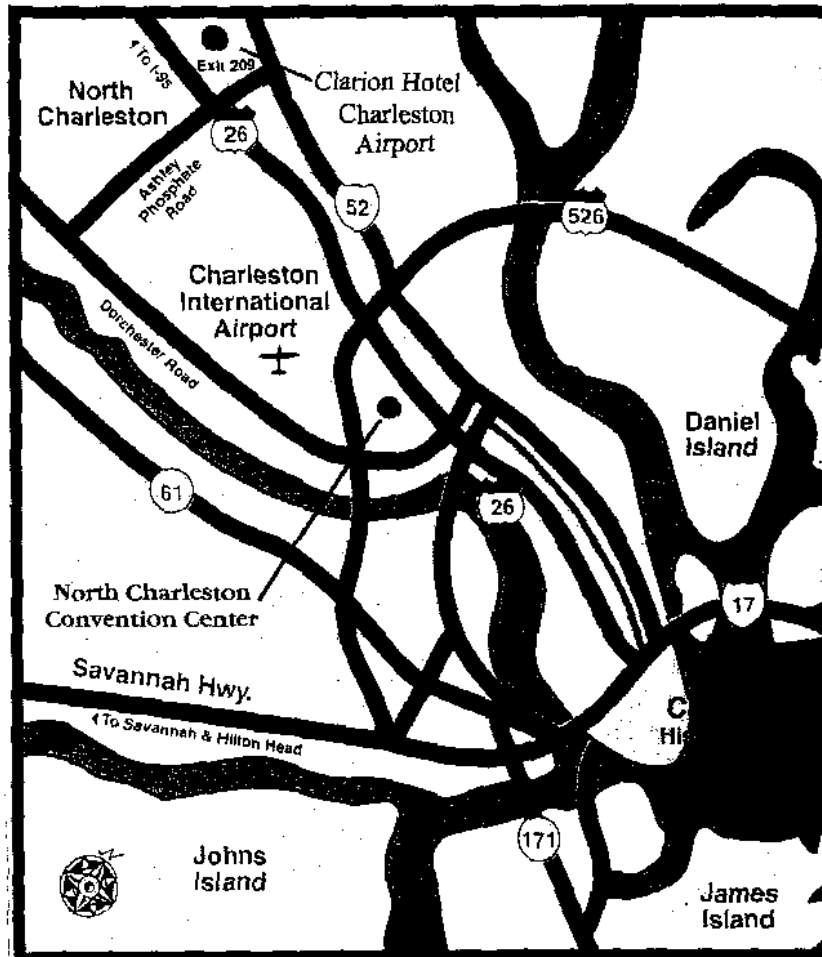

## AREA MAP

THE HOTEL IS THIRTY MINUTES FROM I-95; FIFTEEN MINUTES FROM US HWY 17; TWENTY MINUTES FROM HISTORIC DOWNTOWN CHARLESTON; SIX MINUTES FROM THE CHARLESTON CONVENTION CENTER; SIX MINUTES FROM THE CHARLESTON INTERNATIONAL AIRPORT.

### DIRECTIONS

From I-95, take I-26 East to Charleston. From I-26 East, take Exit 209, Ashley Phosphate Road. Once you have exited off, you will come to a Stop Sign, take left on to Northside Drive. At the first traffic light, take a left on to Ashley Phosphate Road. Proceed over the overpass until you come to the next traffic light, take a left on to Northwoods Boulevard. Turn left into the 3<sup>rd</sup> driveway between the Speedy Oil Change and the Fire Stone Service Center. The Clarion is directly behind there.

From I-26 West to Columbia, take Exit 209, Ashley Phosphate Road. Once you exit off the interstate, you will come to a traffic light, go straight through the light on to Northwoods Boulevard. Turn left into the 3<sup>rd</sup> driveway between the Speedy Oil Change and the Fire Stone Service Center. The Clarion is directly behind there.